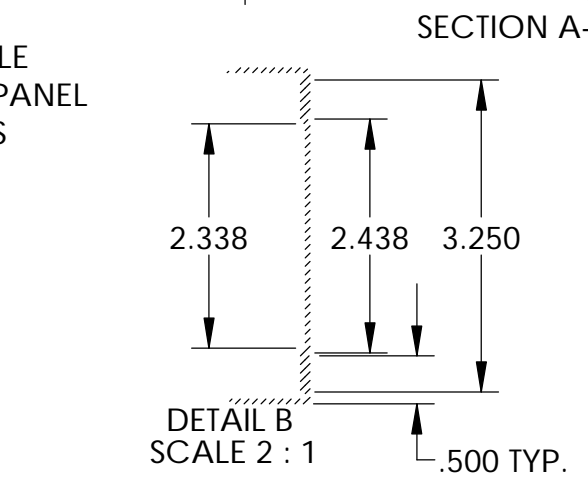

UNIT SHIPPED UNASSEMBLED.

OUTER BRACKETS FOR MOUNTING IN STANDARD 19" WIDE CABINETS.

OPTIONAL SELF-ADHESIVE RUBBER FEET (SUPPLIED)

LOAD RATING: 25 LBS. MAX.

MATERIAL:
 BACK & COVERS _____ 0.050 THICK ALUMINUM
 SIDES & INNER BRACKETS _____ 0.090 THICK ALUMINUM
 FRONT PANEL _____ 0.125 THICK ALUMINUM
 OUTER BRACKETS _____ 11 GA. C.R.S.
 HANDLE EXTRUSIONS _____ ALUMINUM