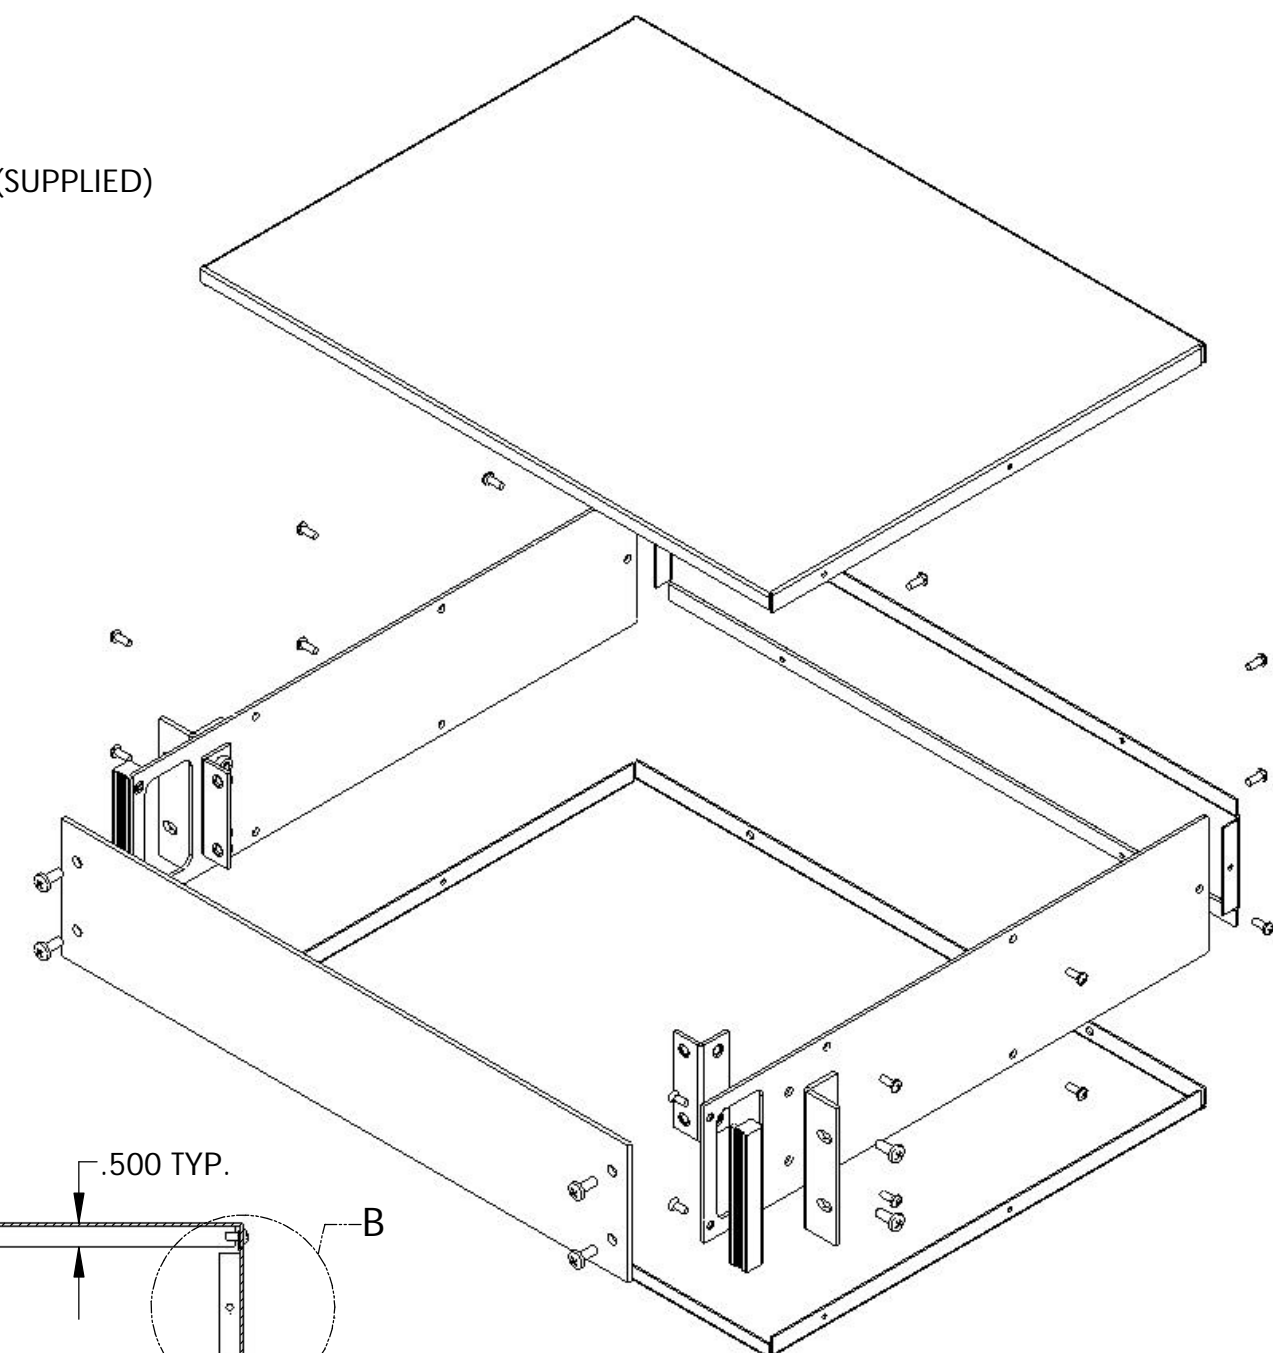

UNIT SHIPPED UNASSEMBLED.

OUTER BRACKETS FOR MOUNTING IN STANDARD 19" WIDE CABINETS.

OPTIONAL SELF-ADHESIVE RUBBER FEET (SUPPLIED)

LOAD RATING: 25 LBS. MAX.

MATERIAL:
 BACK & COVERS _____ 0.050 THICK ALUMINUM
 SIDES & INNER BRACKETS _____ 0.090 THICK ALUMINUM
 FRONT PANEL _____ 0.125 THICK ALUMINUM
 OUTER BRACKETS _____ 11 GA. C.R.S.
 HANDLE EXTRUSIONS _____ ALUMINUM

FINISH:
 BACK & COVERS _____ PREPAINTED SMOOTH WHITE
 SIDES & OUTER BRACKETS _____ WHITE TEXTURED
 FRONT PANEL _____ NATURAL (OUTSIDE SURFACE TAPED WITH PVC)
 INNER BRACKETS _____ NATURAL
 HANDLE EXTRUSIONS _____ CAUSTIC ETCH & CLEAR ANODIZED
 FEET _____ BLACK