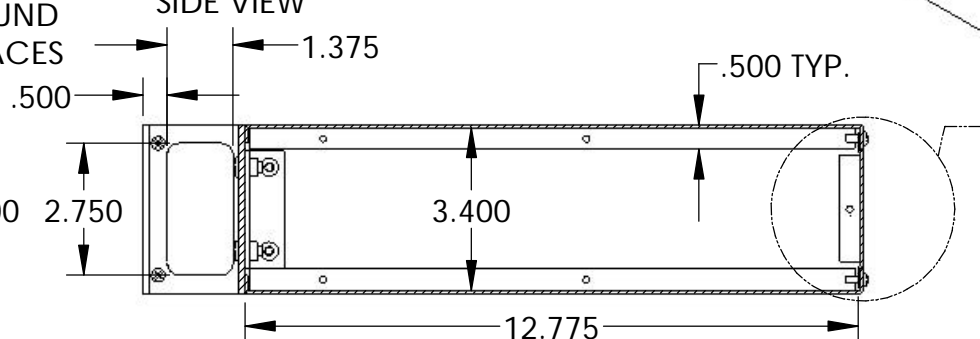

UNIT SHIPPED UNASSEMBLED.

OUTER BRACKETS FOR MOUNTING IN STANDARD 19" WIDE CABINETS.

OPTIONAL SELF-ADHESIVE RUBBER FEET (SUPPLIED)

LOAD RATING: 25 LBS. MAX.

MATERIAL:
 BACK & COVERS _____ 0.050 THICK ALUMINUM
 SIDES & INNER BRACKETS _____ 0.090 THICK ALUMINUM
 FRONT PANEL _____ 0.125 THICK ALUMINUM
 OUTER BRACKETS _____ 11 GA. C.R.S.
 HANDLE EXTRUSIONS _____ ALUMINUM