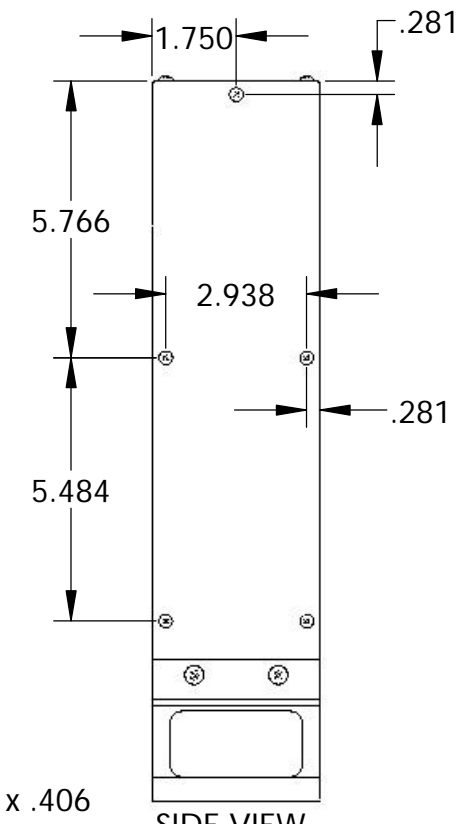

UNIT SHIPPED UNASSEMBLED.

OUTER BRACKETS FOR MOUNTING IN STANDARD 19" WIDE CABINETS.

OPTIONAL SELF-ADHESIVE RUBBER FEET (SUPPLIED)

LOAD RATING: 25 LBS. MAX.

MATERIAL:
 BACK & COVERS _____ 0.050 THICK ALUMINUM
 SIDES & INNER BRACKETS _____ 0.090 THICK ALUMINUM
 FRONT PANEL _____ 0.125 THICK ALUMINUM
 OUTER BRACKETS _____ 11 GA. C.R.S.
 HANDLE EXTRUSIONS _____ ALUMINUM